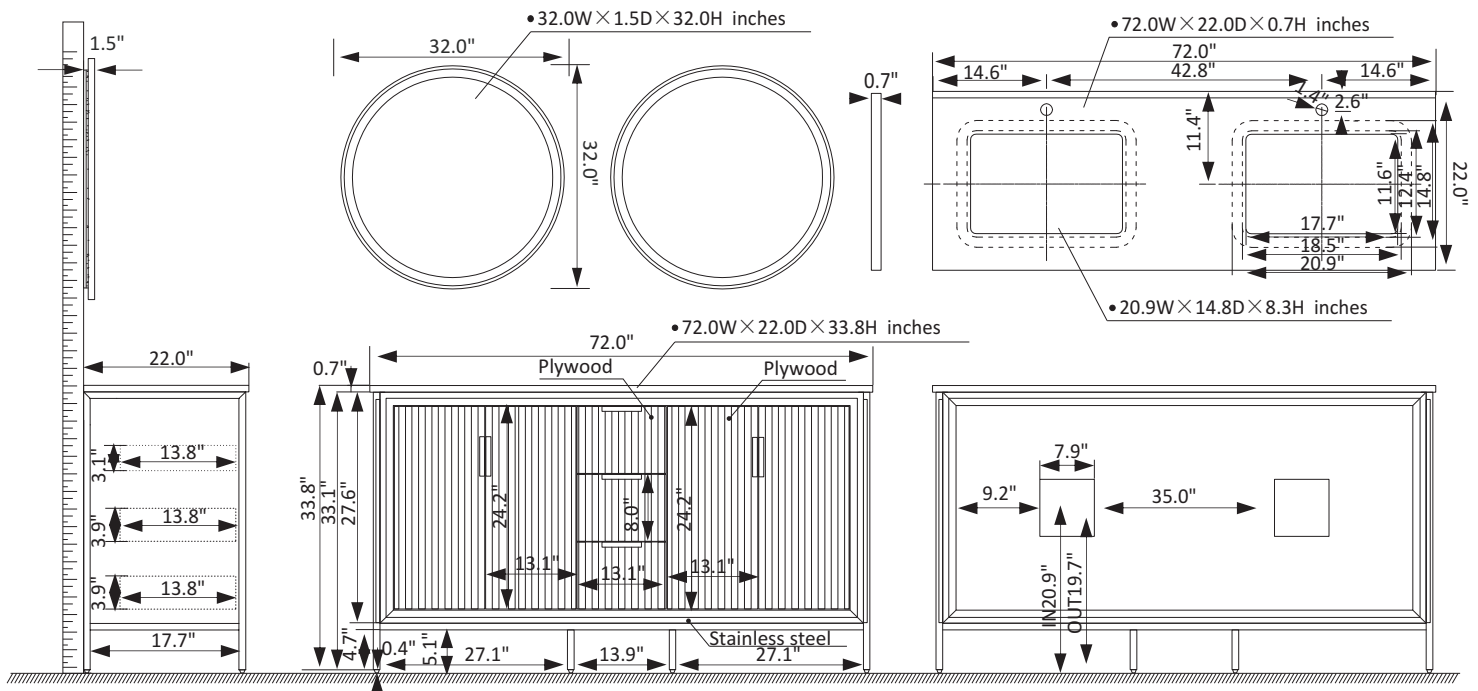

Vinnova Granada Vanity Collection 736072-WH-GW

Features

- Rugged stainless-steel and plywood construction for exceptional sturdiness.
- Available in White, Paris Grey or Royal Blue finish to complement your décor.
- White composite grain stone countertop with natural veining for an elegant look.
- 4 Soft-Close Doors and 3 soft-close drawers corrugated door panel to hold towels and toiletries.
- Brushed gold-finish hardware lends a touch of style and opulence.
- White rectangular ceramic undermount sink with backsplash included.
- Double, circular LED mirrors coordinates perfectly with vanity.
- With the back panel
- Pre-drilled and designed for easy plumbing and faucet installation.

* Does not include faucet, drain assembly, or P-trap

VINNOVA
FASHION BATHROOM LIFE